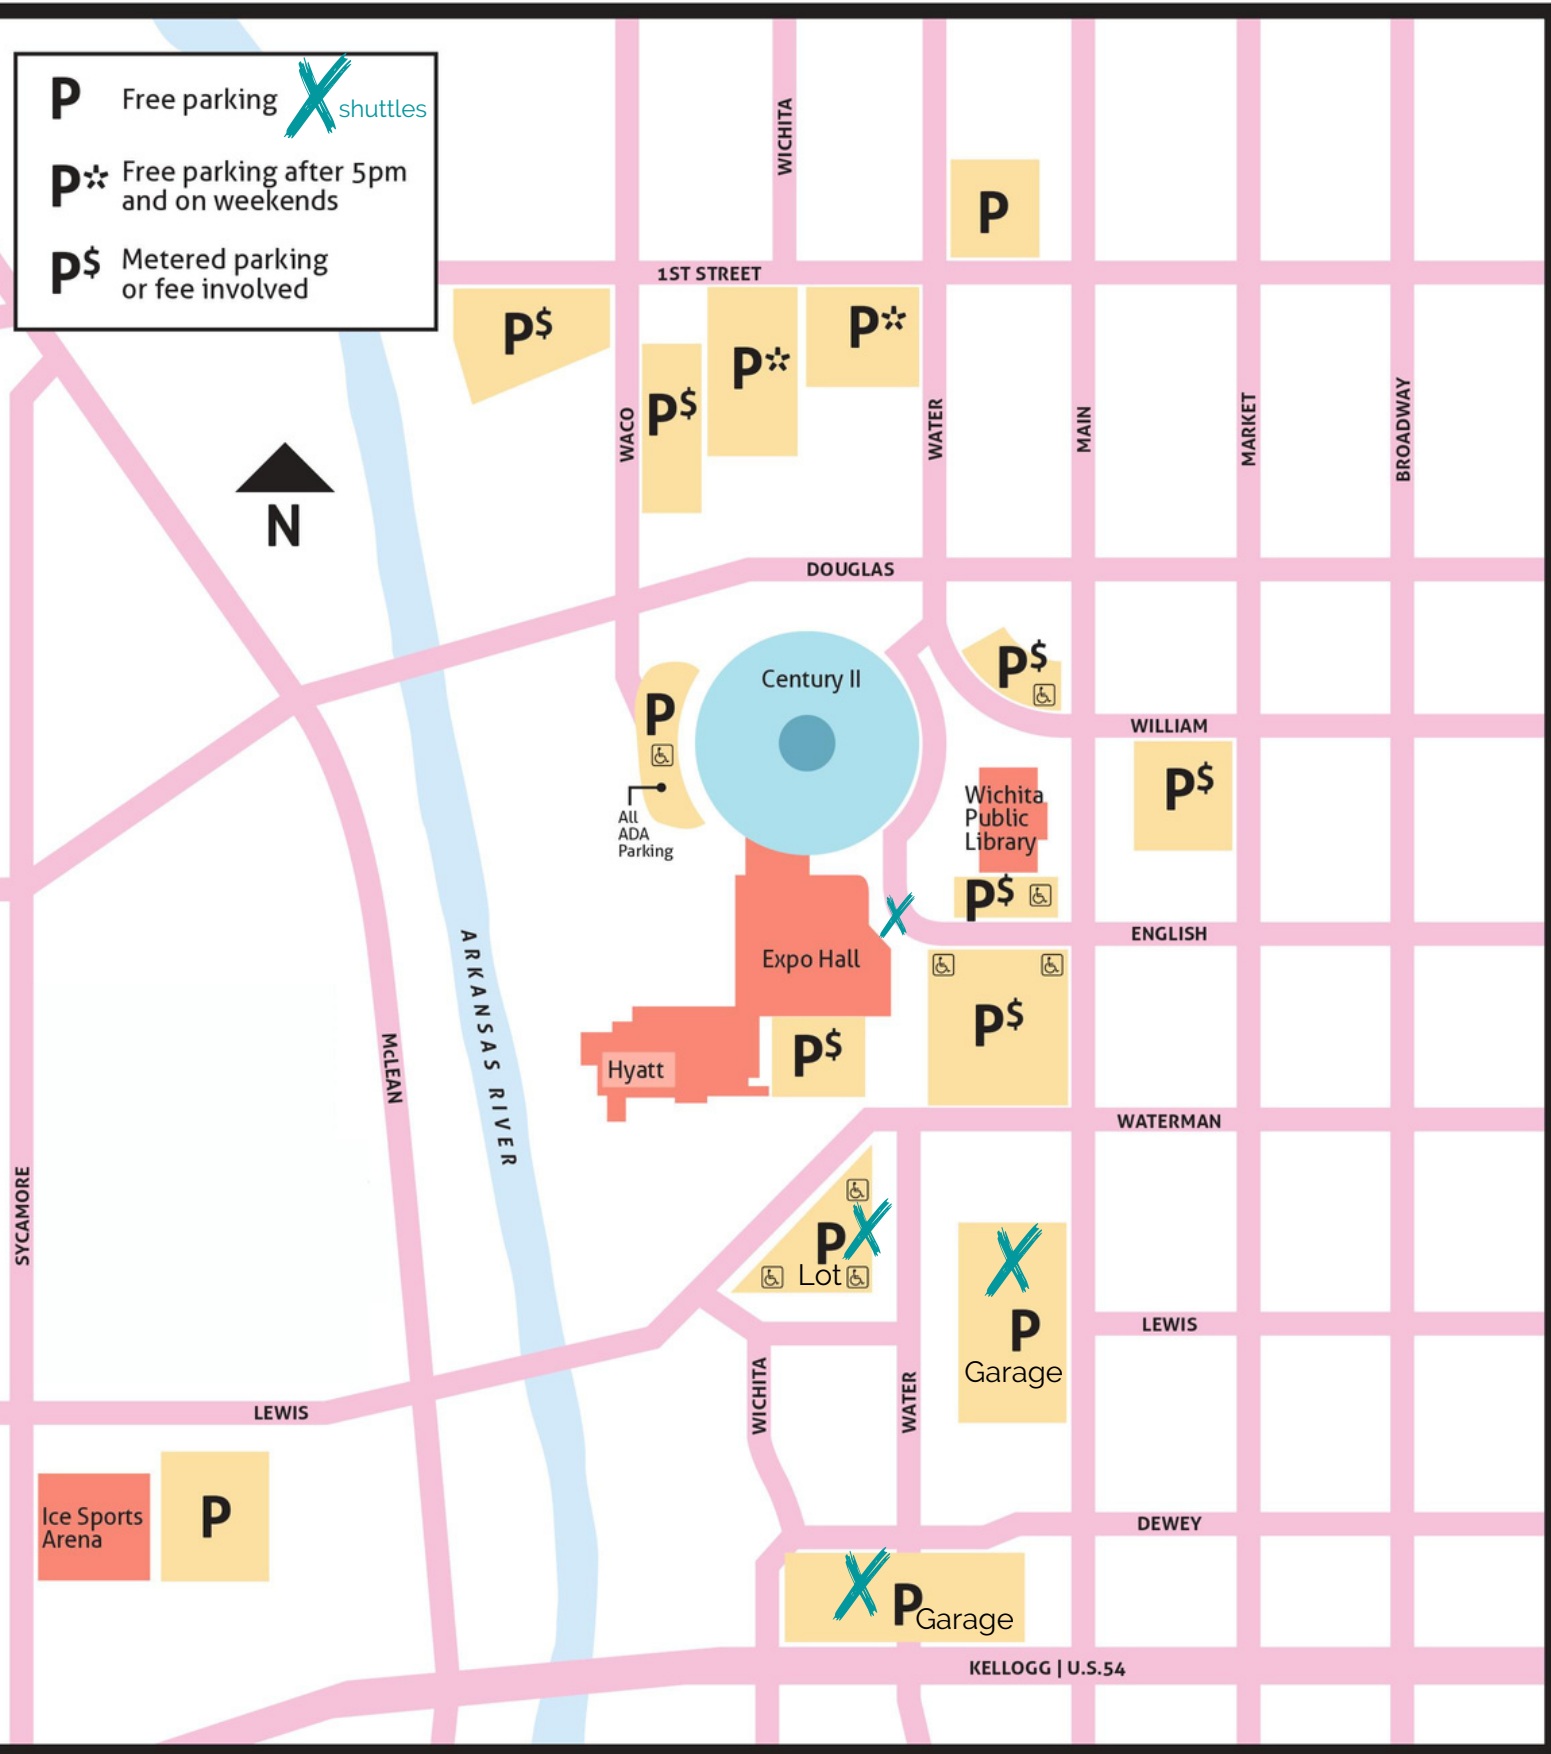

PARKING

P Free parking **X** shuttles

P* Free parking after 5pm and on weekends

P\$ Metered parking or fee involved

Century II

Wichita Public Library

Expo Hall

Hyatt

Ice Sports Arena

P Garage

P Garage

KELLOGG | U.S. 54